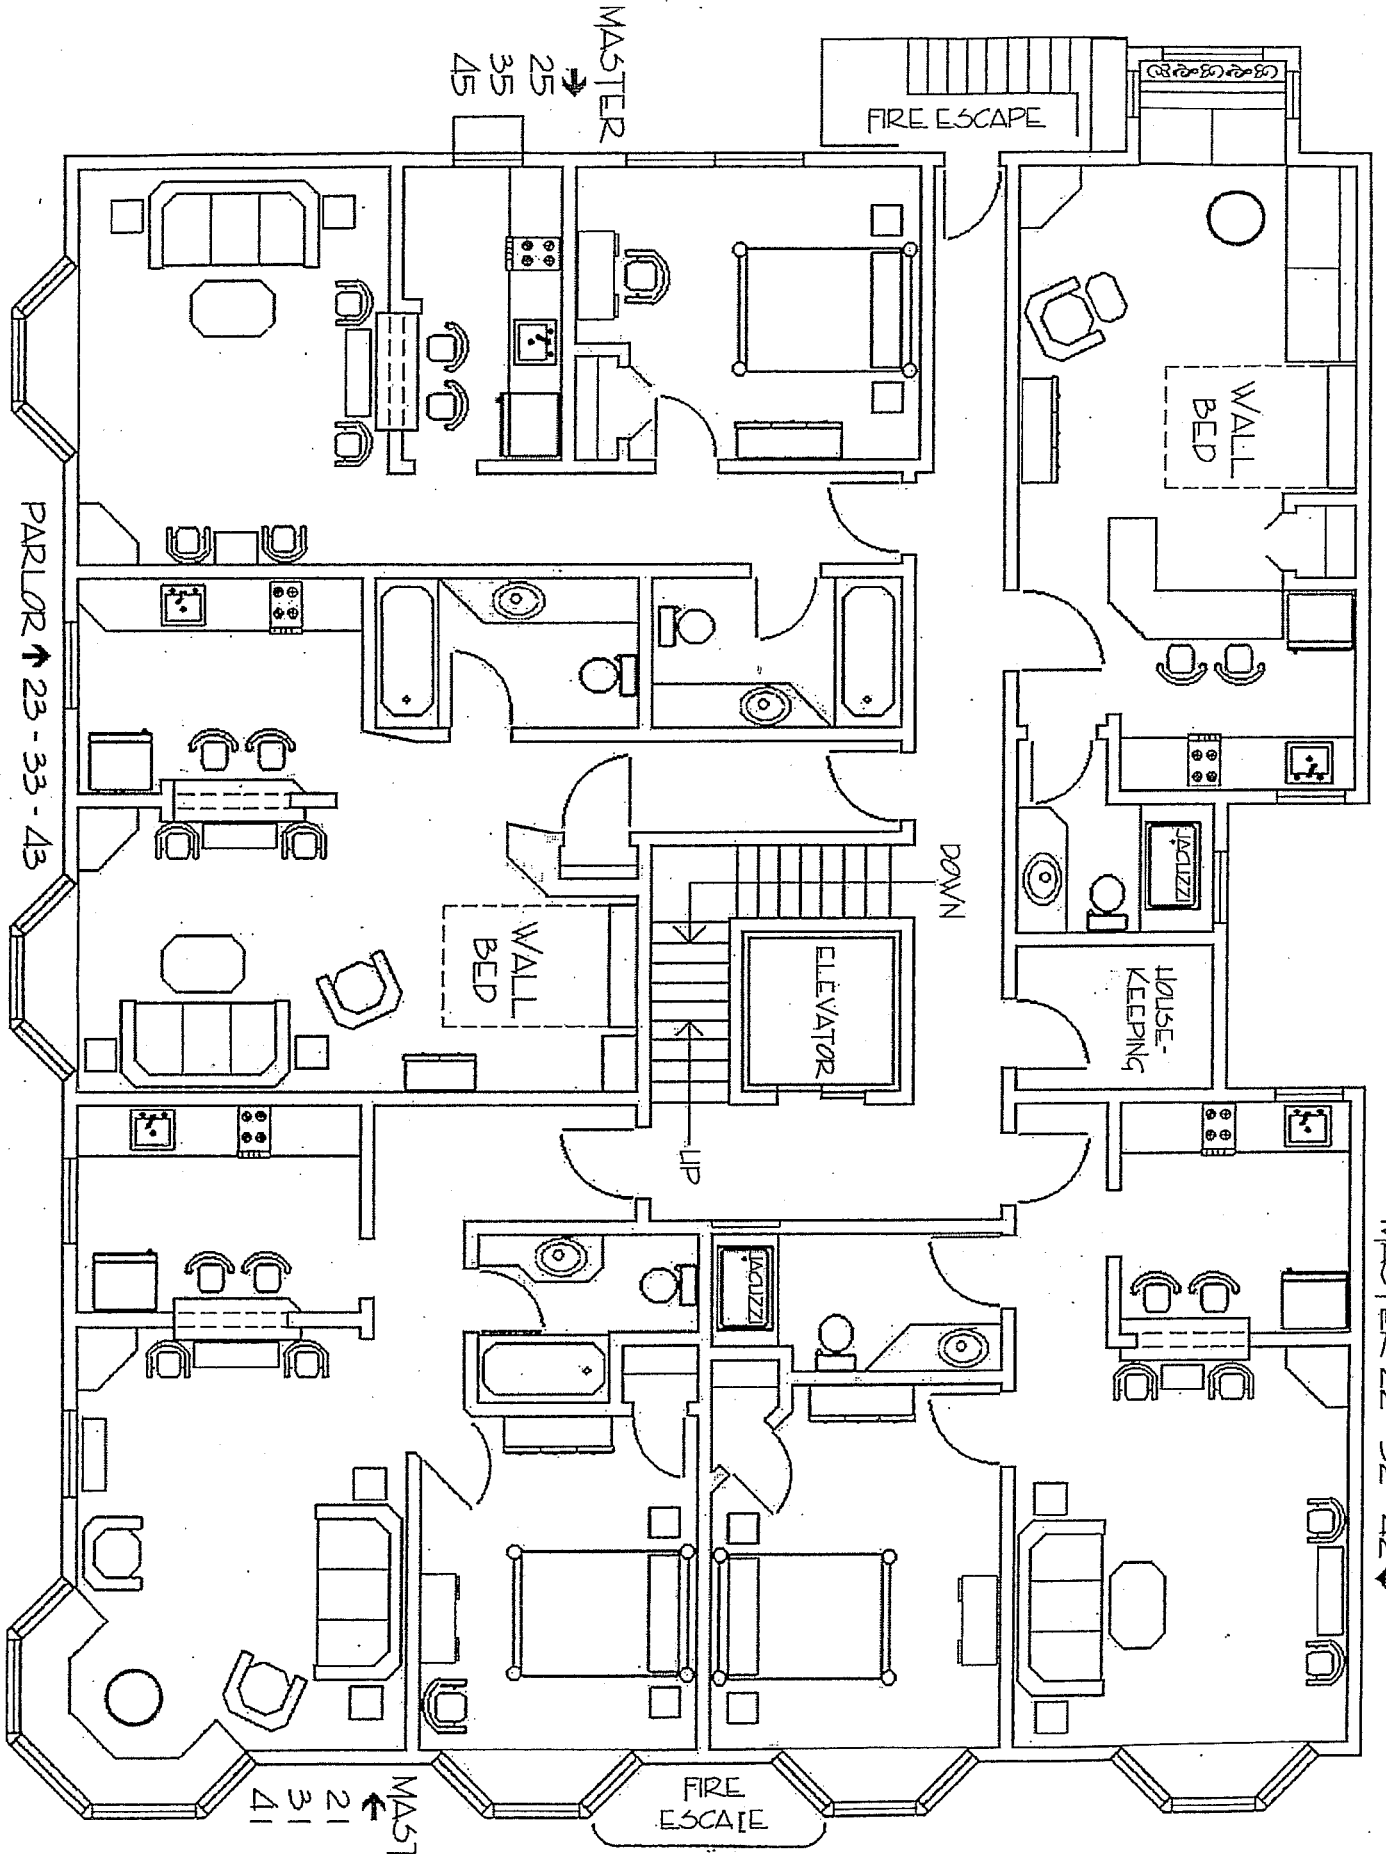

PARLOR 24 - 34 - 44 ↓

MASTER 22 - 32 - 42 ↓

FIRE ESCAPE

MASTER
↓
25
35
45

DOWN

ELEVATOR

UP

25
35
45

WALL BED

HOUSE-KEEPING

WALL BED

FIRE ESCAPE

MASTER
↓
2
3
4

PINE STREET

VALET ZONE

VALET ZONE

POWELL STREET

CABLE CAR STOP

PARLOR 23 - 33 - 43